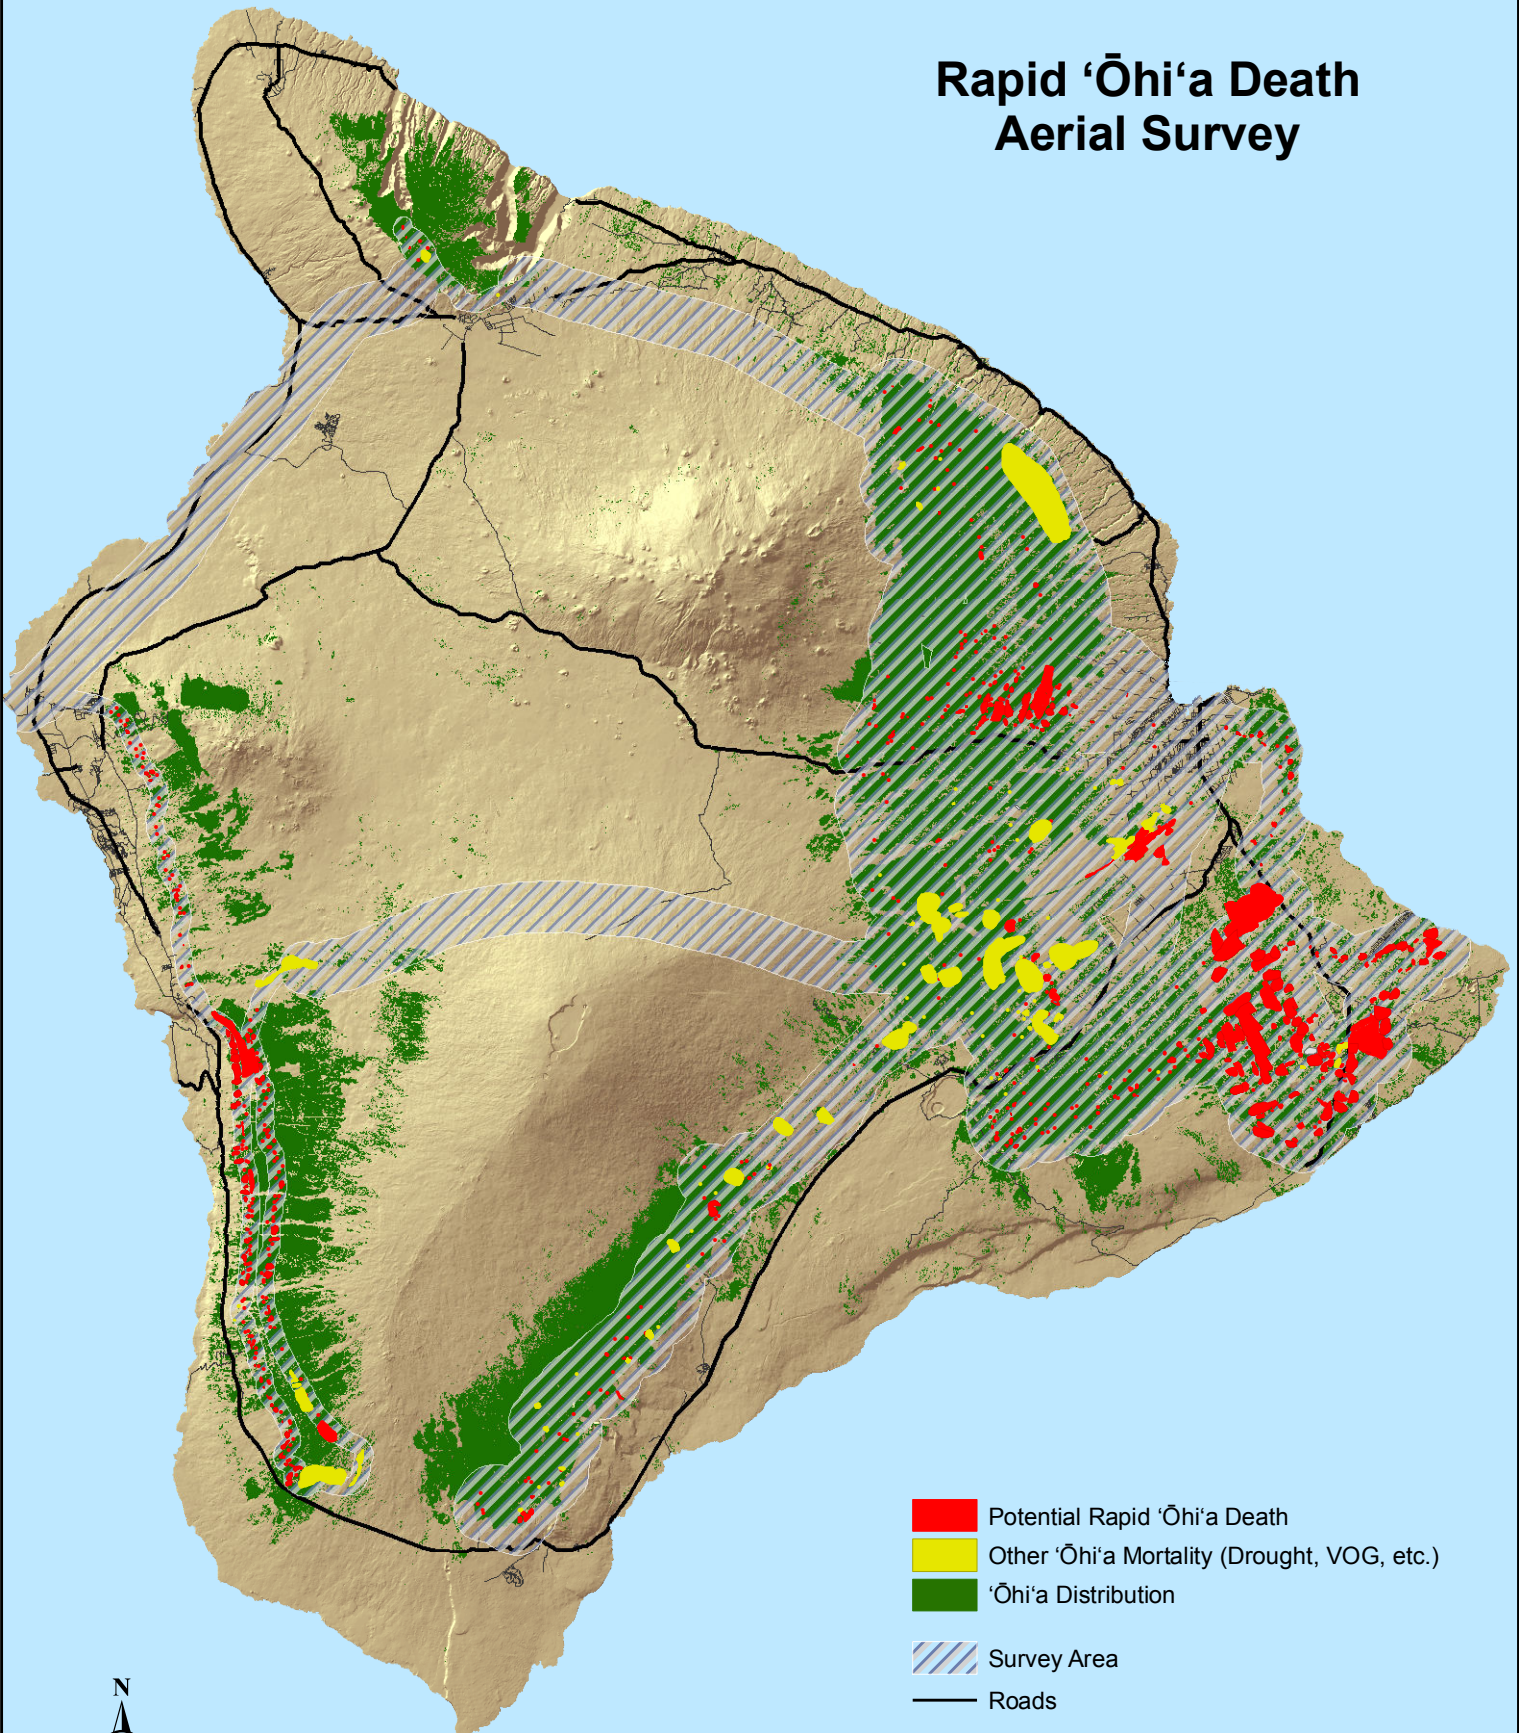

Rapid 'Ōhi'a Death Aerial Survey

-  Potential Rapid 'Ōhi'a Death
-  Other 'Ōhi'a Mortality (Drought, VOG, etc.)
-  'Ōhi'a Distribution
-  Survey Area
-  Roads

Source Data:
DMSM ROD Survey (1/11/16-1/15/16)
USGS Carbon Assessment of Hawai'i 2015
State of Hawai'i
Map Projection: WGS1984 WebMercator (AuxiliarySphere)
FOR_DMSMROD_PR_012516